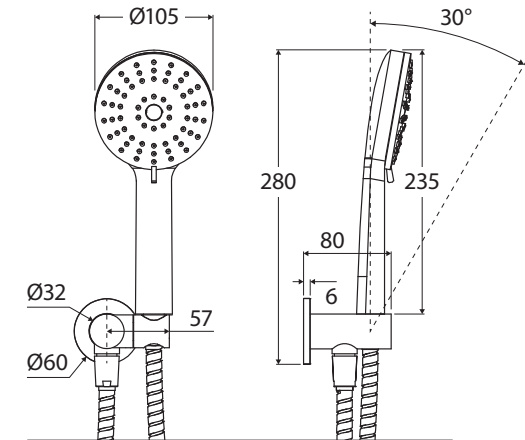

Empire

HAND SHOWER

ROUND PLATE

Features

- Designed to complement the shower or bath
- All-in-one water inlet and mounting bracket
- Tilt function
- Made from solid brass
- 1.5 metre stainless steel flexible hose
- **WELS 3 Star rated, 9L/min**

EMPIRE Multifunction Hand Piece (MSH020):

- Three water-flow settings: normal, massage or combination
- Easy to clean TPR nozzles
- Made from ABS

Available in

Polished Chrome

433202

Cleaning & Care

- Regularly clean with mild soapy water using a microfibre cloth.
- In highly polluted or coastal locations, we recommend cleaning 2-3 times per week.
- Do not use harsh detergents, bleach, cream cleaners or citrus based cleaners. These substances are abrasive and will damage the surface.
- Do not use undue pressure and wipe in one direction only.

While we aim to ensure specifications are correct at the time of publication, Fienza reserves the right to make modifications without prior notice. Physical colour may vary from image shown. All measurements are shown in millimetres. Always use physical product measurements for mark-ups and roughing-in as the technical drawing may differ from actual product received.